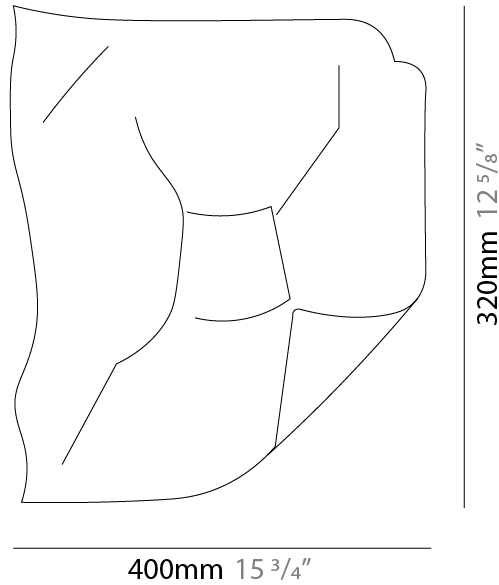

D132143- _____
base number

PROJECT
TYPE
SPECIFIER
QUANTITY
DATE

1. To build a product code in our configurator select the specify button on the base model # product page
2. To build a manual product code on this datasheet choose from the options listed below in blue font and add the suffix to the base model #

GENERAL

Series: Non So!
Brand: Knikerboker
Division: Design
Mounting Type: Surface
Mounting Location: Ceiling
Subcategory: Ambient

PHYSICAL

Shape: Square
Length (mm): 320
Length (in): 12 ⁵/₈
Height (mm): 400
Height (in): 15 ³/₄
Extension (mm): 160
Extension (in): 6 ⁵/₁₆
Light Distribution: Indirect
Fixture Finish: EWH / EBK / MAN / COF / PRD / SLF / GLF / CLF / BRL / EWS / EWG / EWC / EWR / EBS / EBG / EBC / EBC / EBB / MAS / MAD / MAC / MAB / COS / CGO / CCL / CBL / PRS / PRG / PRC / PRB
Fixture Material: Metal

ELECTRICAL

Lamp Type: LED
Input Wattage (W): 10.5
Total Output Wattage (W): 10
Dimming: Tri-Mode (Non-Dimming and Phase Dimming (120Vac only) and 0-10V Dimming)
Driver Included: Yes
Driver Location: Integrated
Driver Type: Constant Current - Universal
Driver Class: Class 2
Input Voltage (V): 120 - 277
Constant Current (MA): 250
Upon Request: 0-10Vdc dimming / Phase dimming @120Vac / Non-dimming 120/277Vac

LED

Number of LEDs: 1
Color Temperature (°K): 3000
Max. Delivered Lumen (lm): 1100
CRI: >85 CRI
Lamp Life (hrs): 50000

OPTICAL

RATINGS AND CERTIFICATIONS

Certified By: Certified for North American Standards
IP rating: IP20